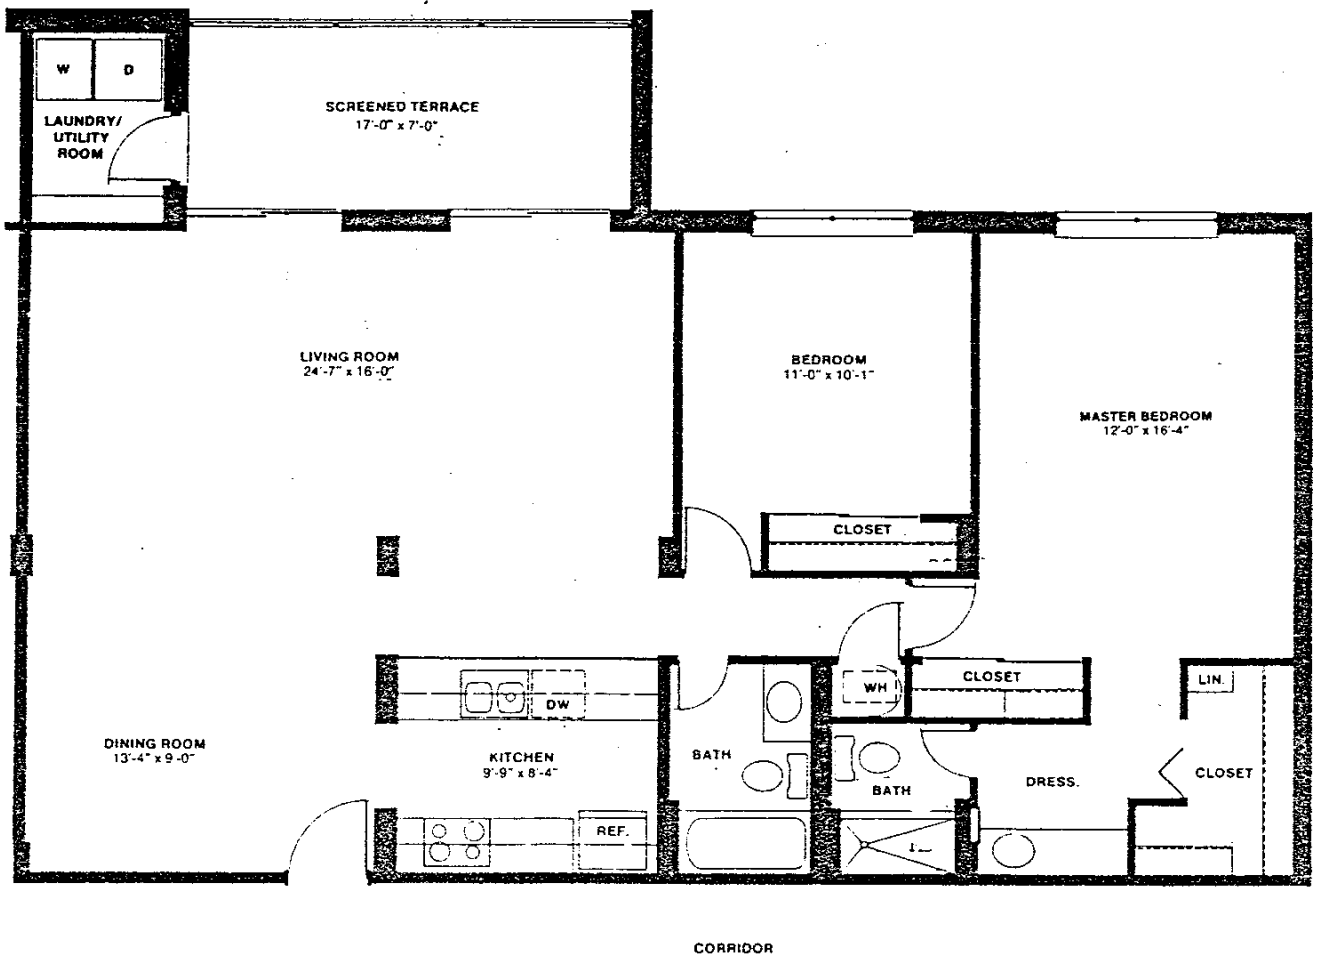

Site Plan and Apartment Locator

Heflter's **Venetian bayview** CONDOMINIUMS Naples on the Gulf, Florida

1 Bedroom-2 Baths

TWO BEDROOMS-TWO BATHS

All dimensions

Venetian bayview

CONDOMINIUM ASSOCIATION

555 Park Shore Drive
Naples, Florida 33940

Approximate dimensions only

2 Bedrooms-2 Baths
(as per model)