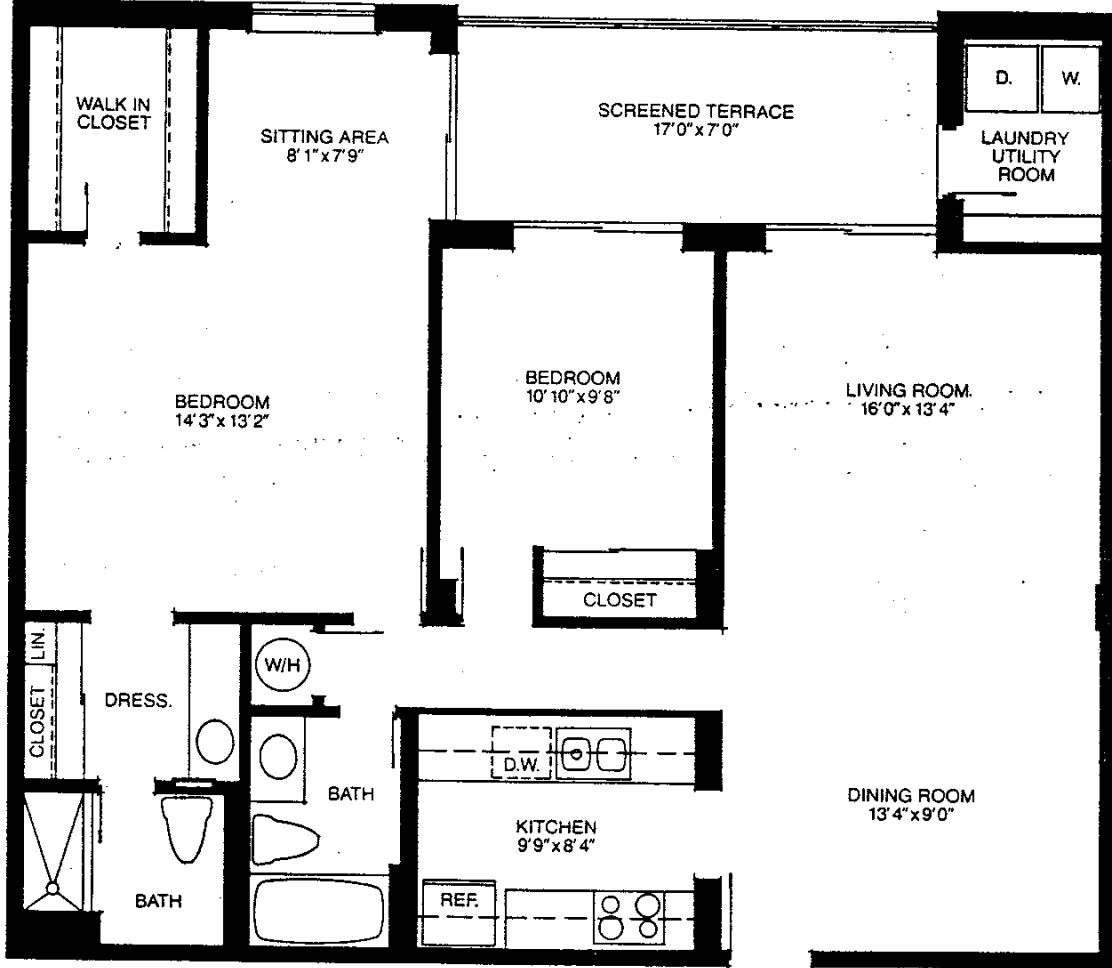

Site Plan and Apartment Locator

Heflter's **Venetian bayview** CONDOMINIUMS Naples on the Gulf, Florida

1 Bedroom-2 Baths

TWO BEDROOMS-TWO BATHS

All dimensions

Venetian bayview

CONDOMINIUM ASSOCIATION

555 Park Shore Drive
Naples, Florida 33940

Approximate dimensions only

2 Bedrooms-2 Baths
(as per model)