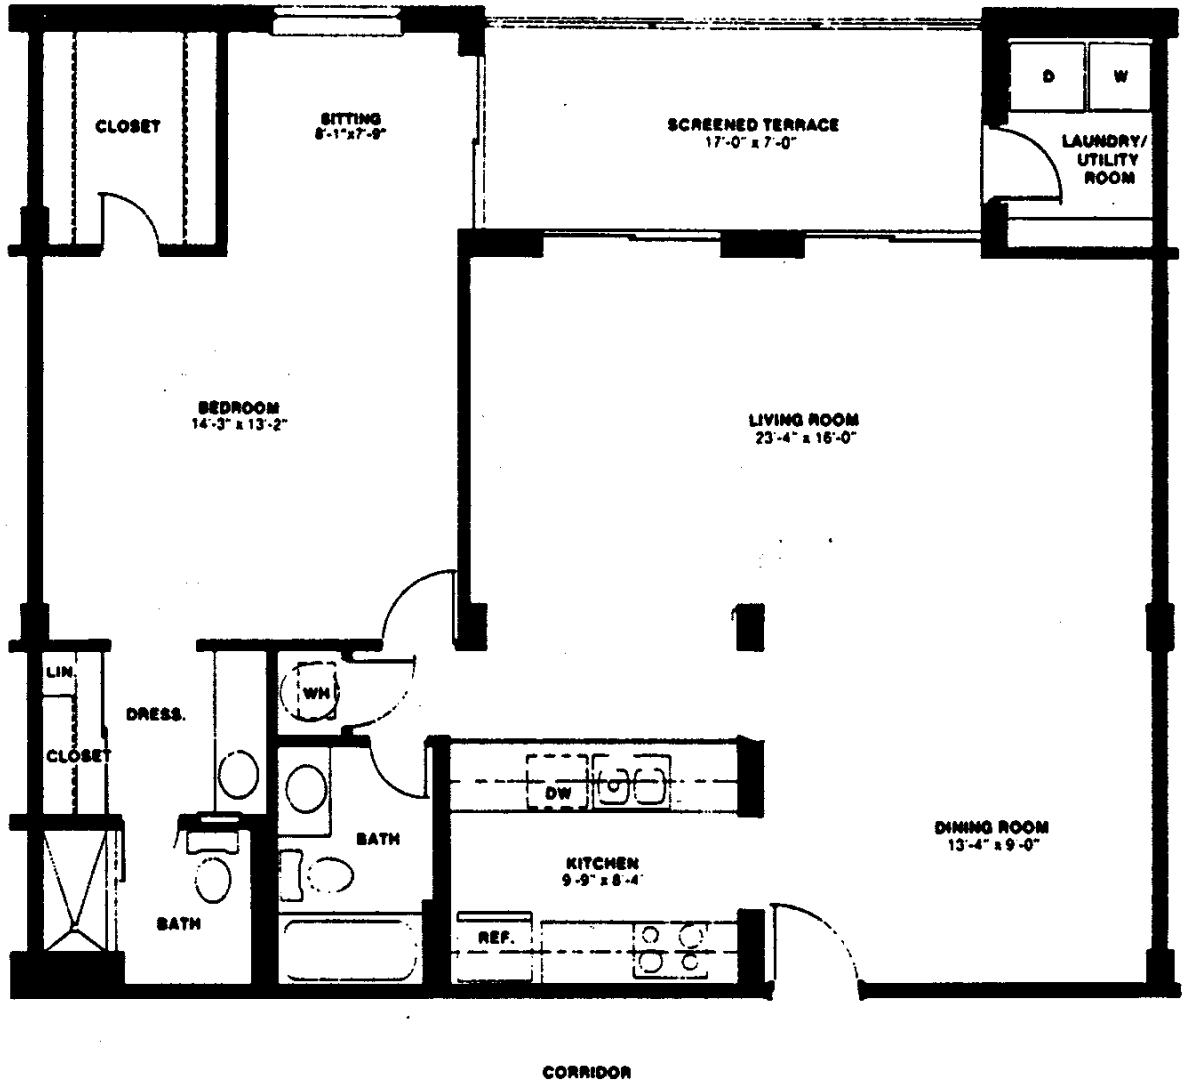

Site Plan and Apartment Locator

Heflter's **Venetian bayview** CONDOMINIUMS Naples on the Gulf, Florida

1 Bedroom-2 Baths

TWO BEDROOMS-TWO BATHS

All dimensions

Venetian bayview

CONDOMINIUM ASSOCIATION

555 Park Shore Drive
Naples, Florida 33940

Approximate dimensions only

2 Bedrooms-2 Baths
(as per model)