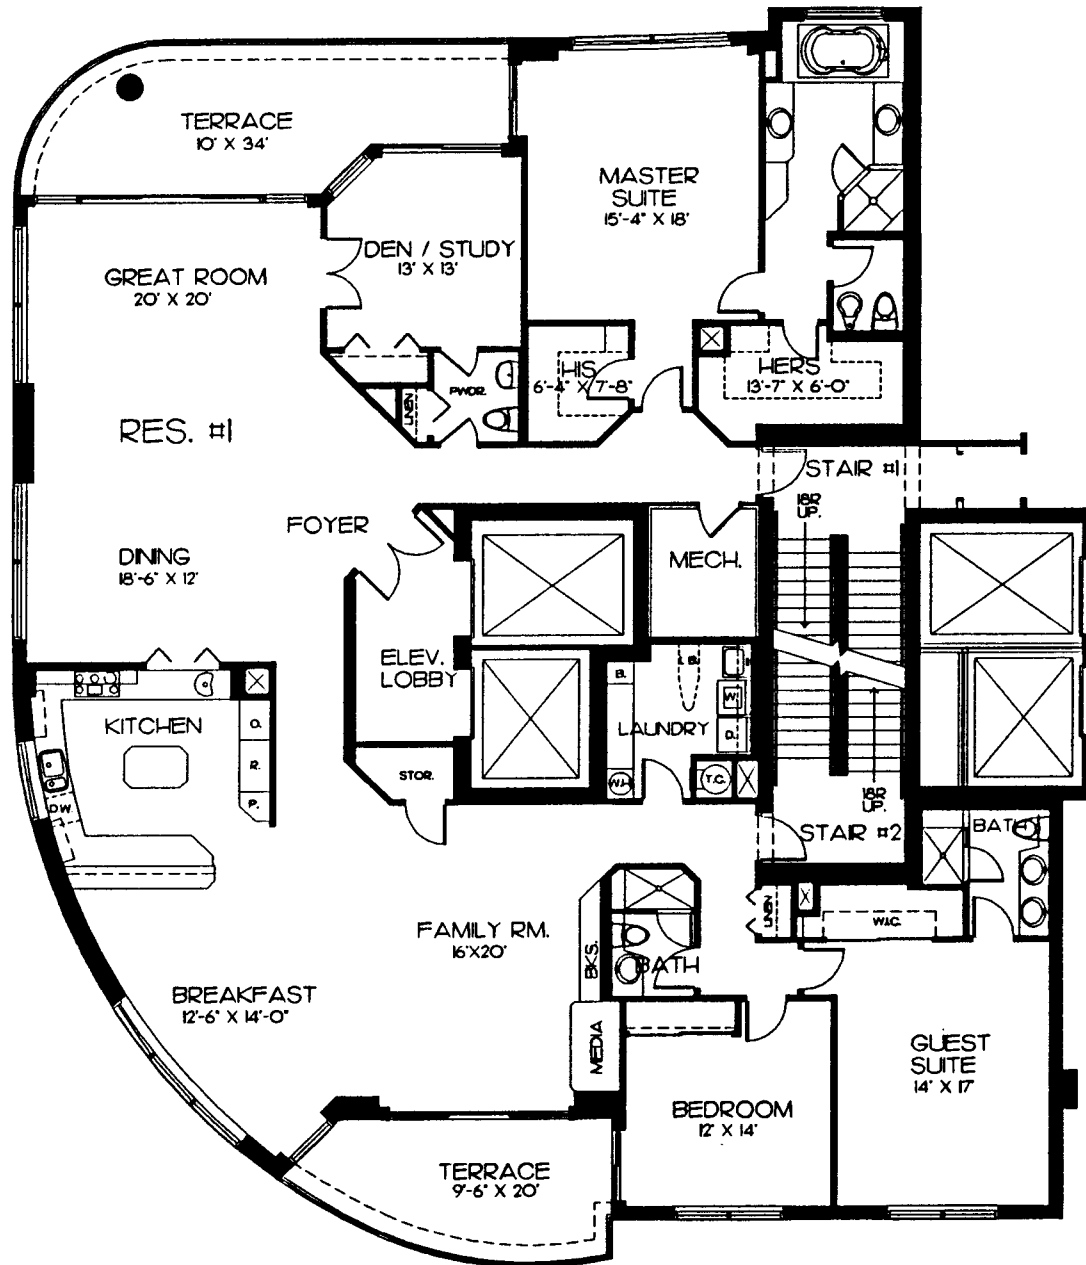

KEY PLAN

LE JARDIN

RESIDENCE - ONE

LIVING AREA 3880 SQ. FT.
 TERRACES 466 SQ. FT.
 TOTAL 4346 SQ. FT.

NOTE: ALL DIMENSIONS ARE APPROXIMATE AND SUBJECT TO CHANGE. DATE: 10/23/97

KEY PLAN

LE JARDIN

RESIDENCE - ONE

LIVING AREA 3880 SQ. FT.
TERRACES 466 SQ. FT.
TOTAL 4346 SQ. FT.

NOTE: ALL DIMENSIONS ARE APPROXIMATE AND SUBJECT TO CHANGE. DATE: 03/26/96