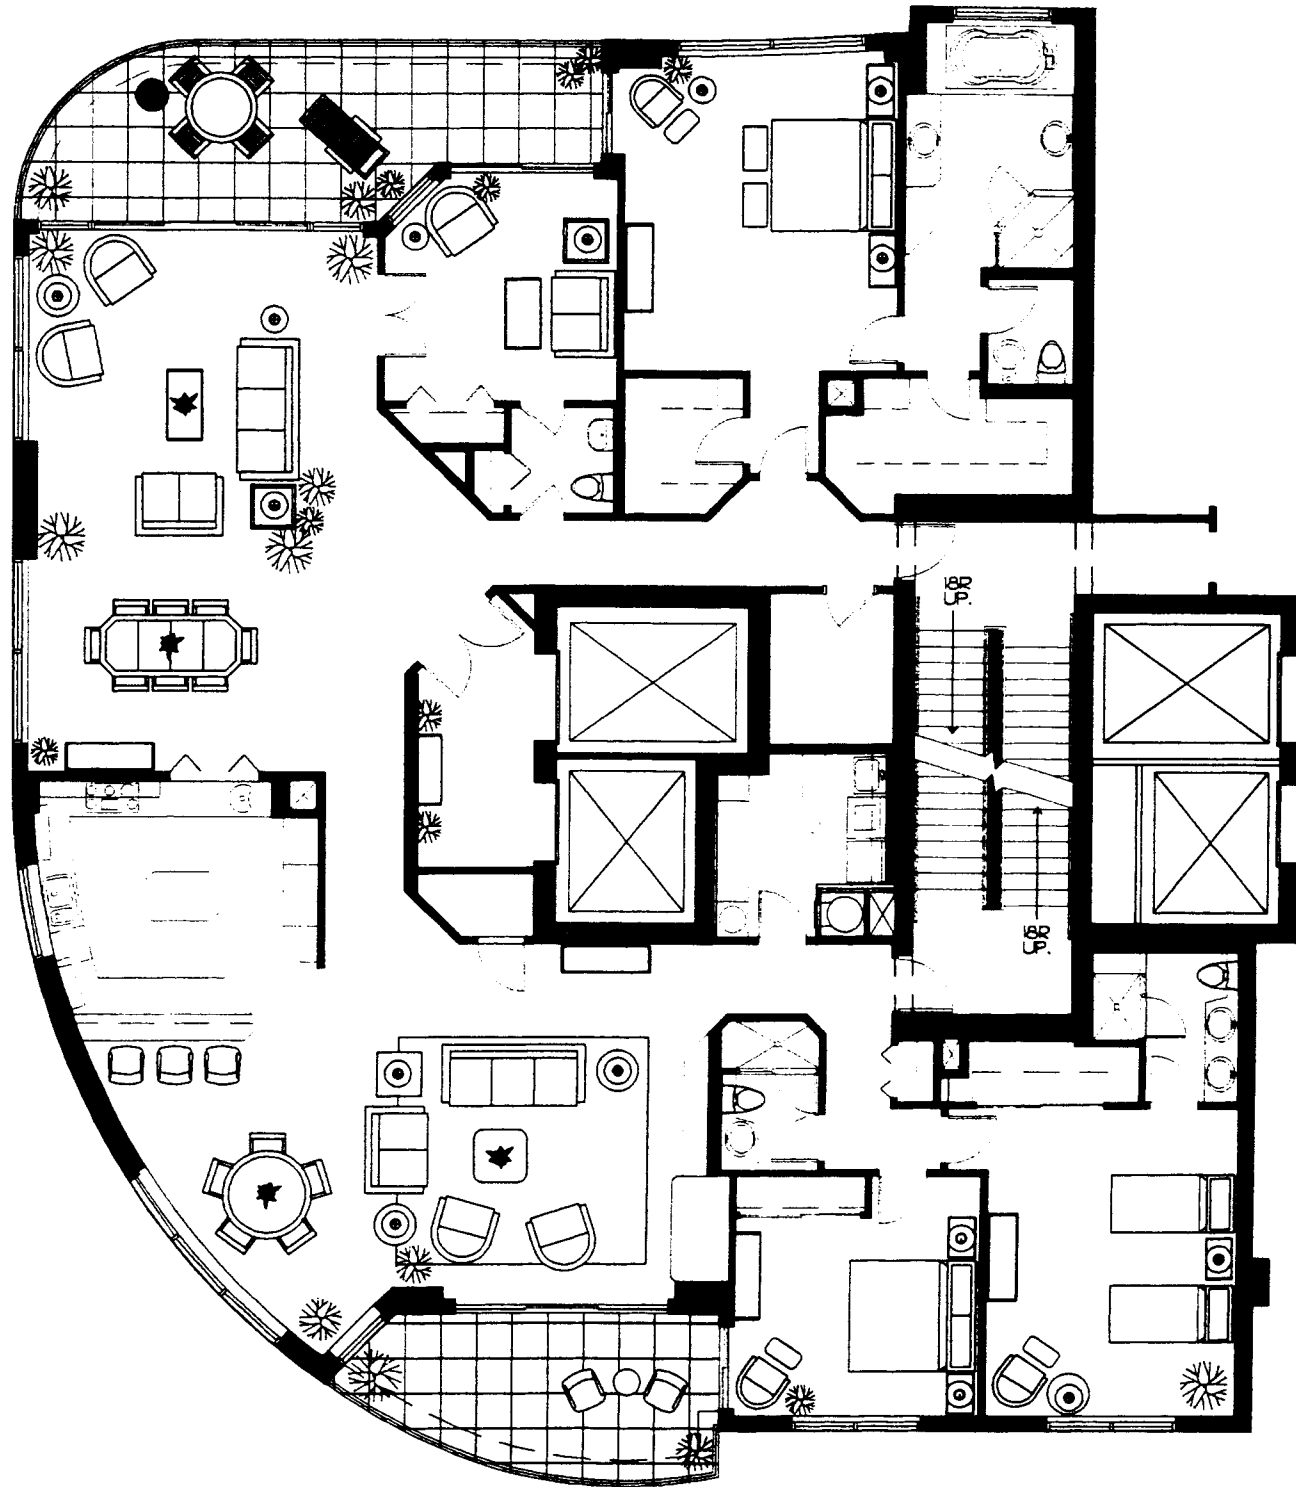

KEY PLAN

LE JARDIN

RESIDENCE - ONE

LIVING AREA 3880 SQ. FT.
 TERRACES 466 SQ. FT.
 TOTAL 4346 SQ. FT.

NOTE: ALL DIMENSIONS ARE APPROXIMATE AND SUBJECT TO CHANGE. DATE: 10/23/97

KEY PLAN

LE JARDIN

RESIDENCE - ONE

LIVING AREA 3880 SQ. FT.
TERRACES 466 SQ. FT.
TOTAL 4346 SQ. FT.

NOTE: ALL DIMENSIONS ARE APPROXIMATE AND SUBJECT TO CHANGE. DATE: 03/26/96