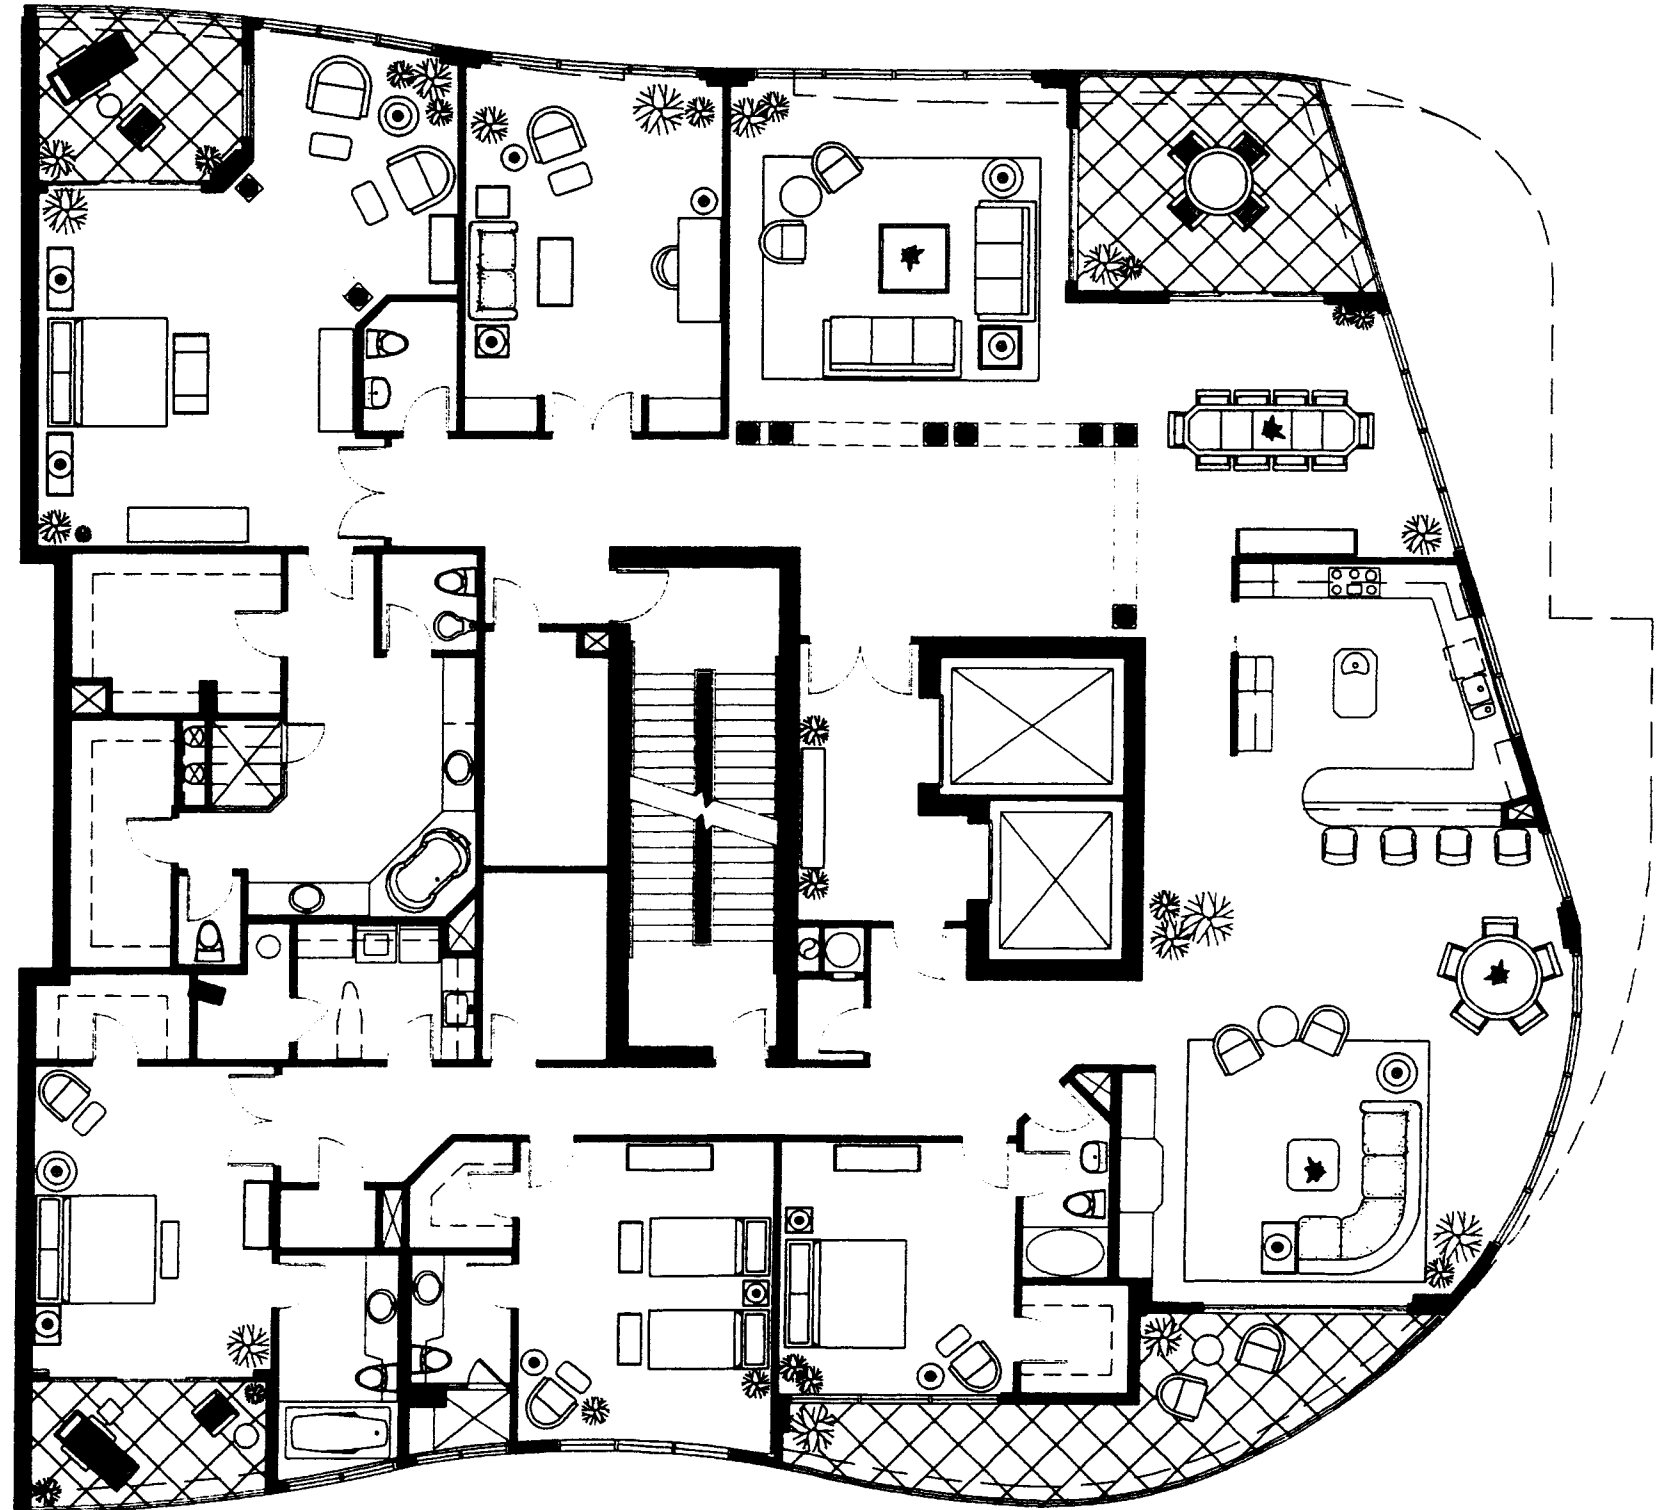

KEY PLAN

LE JARDIN

NORTH PENTHOUSE RESIDENCE

LIVING AREA 6281 SQ. FT.
TERRACES 653 SQ. FT.
TOTAL 6934 SQ. FT.

NOTE: ALL DIMENSIONS ARE APPROXIMATE AND SUBJECT TO CHANGE. DATE: 02/08/95

KEY PLAN

LE JARDIN

NORTH PENTHOUSE RESIDENCE

LIVING AREA 6281 SQ. FT.
TERRACES 653 SQ. FT.
TOTAL 6934 SQ. FT.

NOTE: ALL DIMENSIONS ARE APPROXIMATE AND SUBJECT TO CHANGE. DATE: 02/08/95