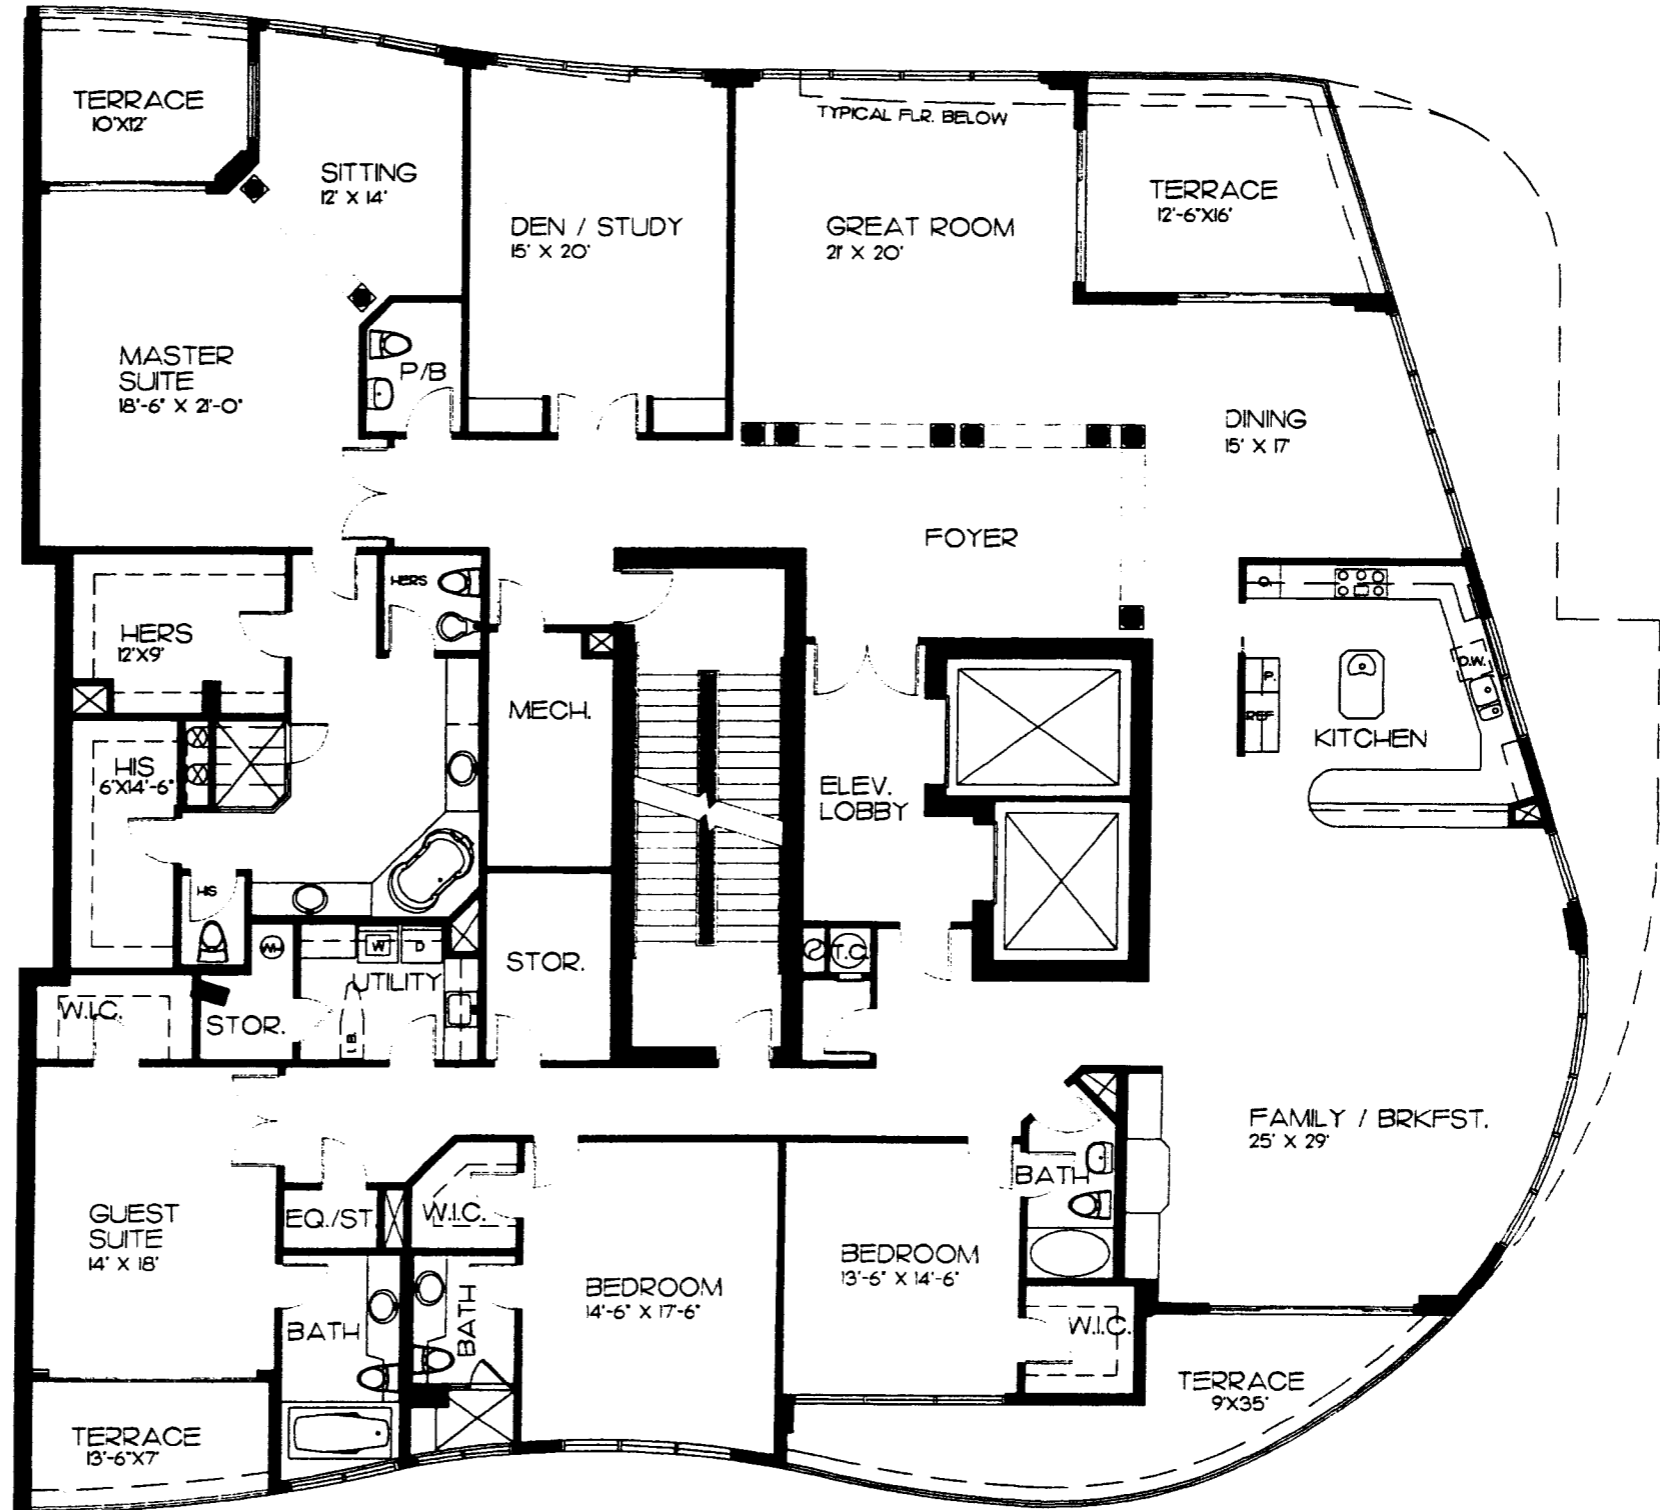

KEY PLAN

LE JARDIN

NORTH PENTHOUSE RESIDENCE

LIVING AREA 6281 SQ. FT.
TERRACES 653 SQ. FT.
TOTAL 6934 SQ. FT.

NOTE: ALL DIMENSIONS ARE APPROXIMATE AND SUBJECT TO CHANGE. DATE: 02/08/95

KEY PLAN

LE JARDIN

NORTH PENTHOUSE RESIDENCE

LIVING AREA 6281 SQ. FT.
TERRACES 653 SQ. FT.
TOTAL 6934 SQ. FT.

NOTE: ALL DIMENSIONS ARE APPROXIMATE AND SUBJECT TO CHANGE. DATE: 02/08/95