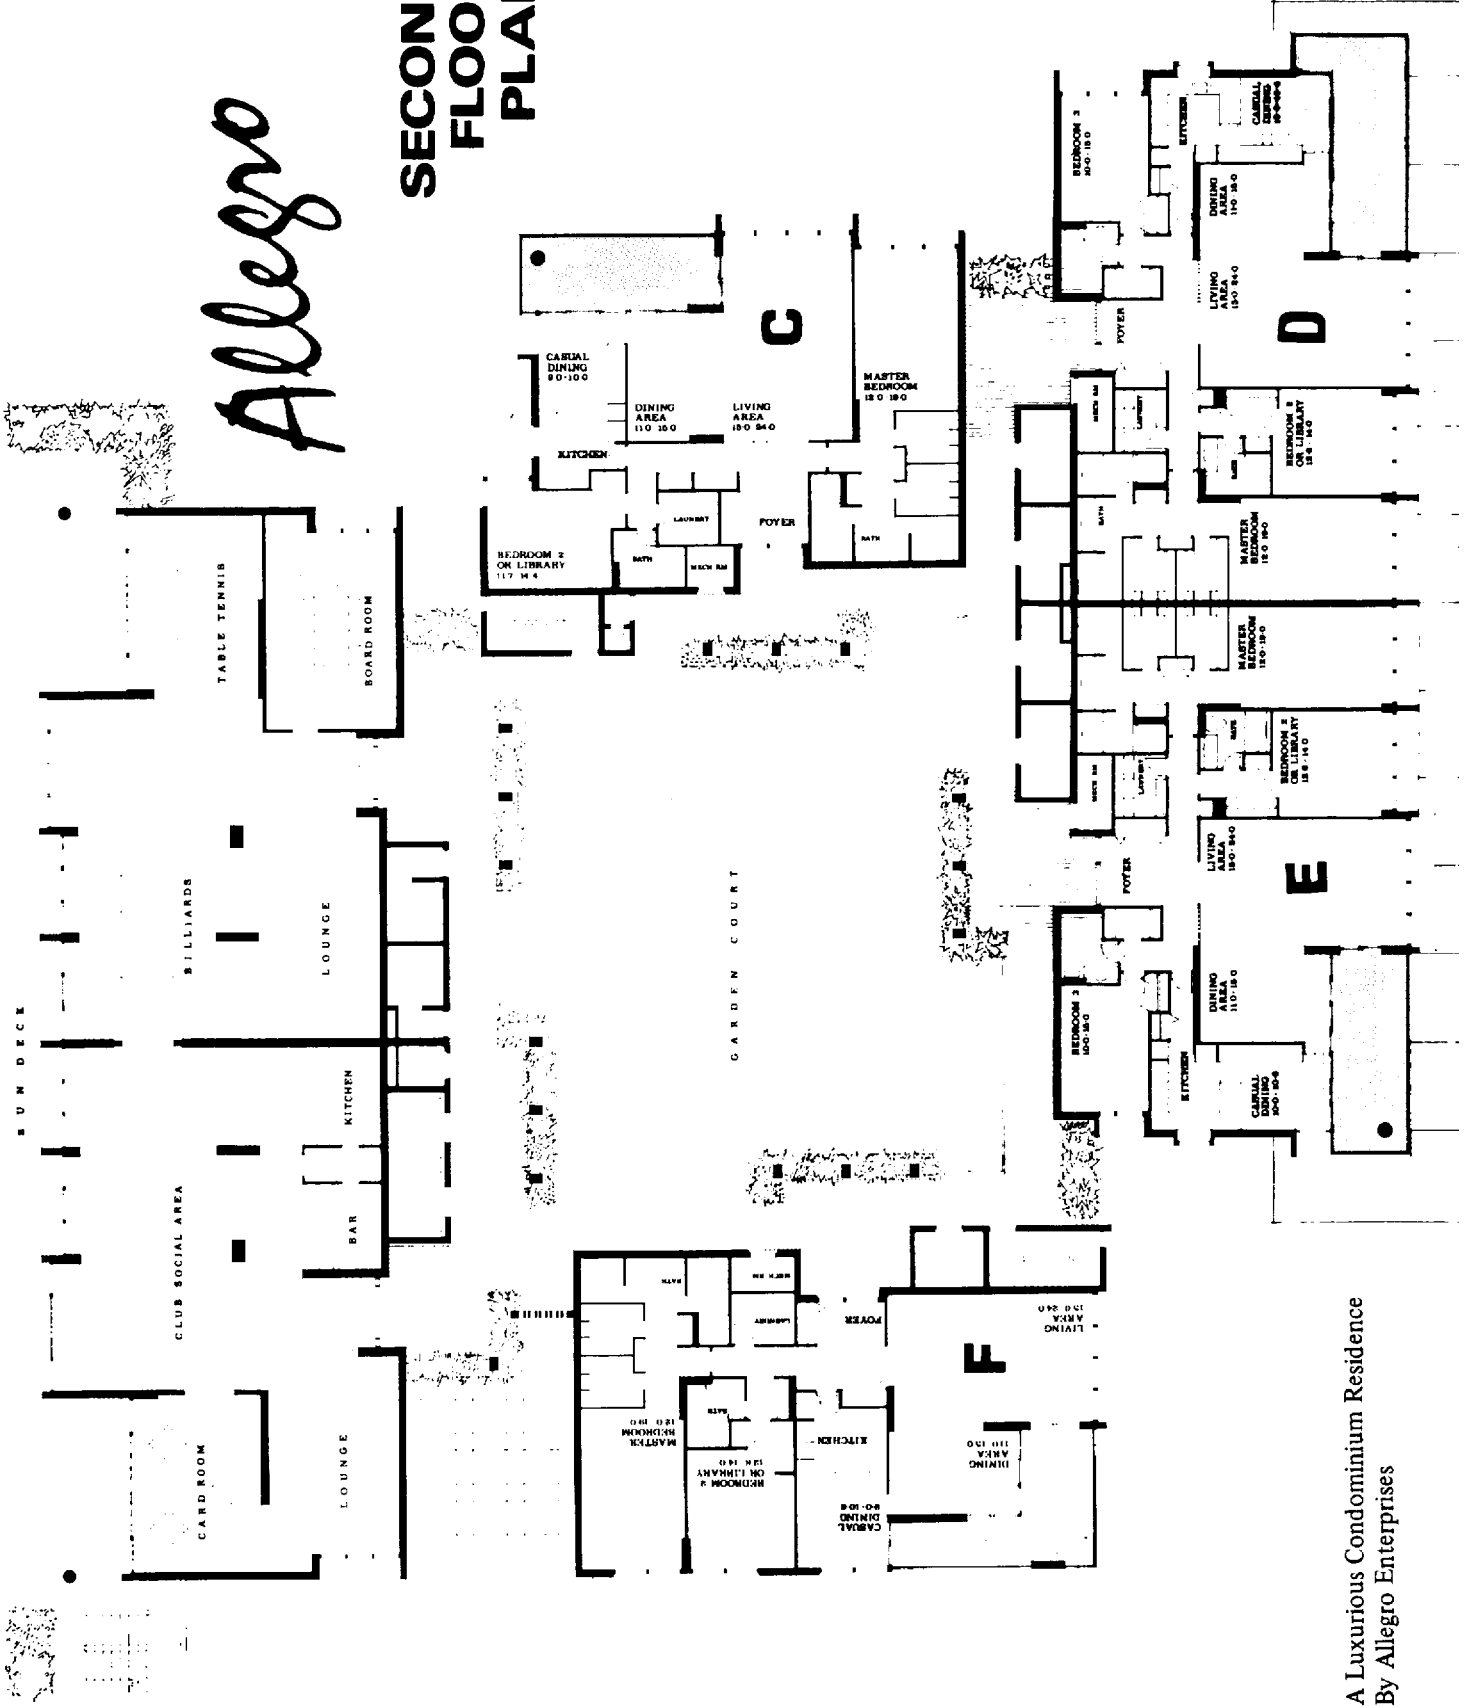

A Luxurious Condominium Residence
By Allegro Enterprises

GULF VIEW

4031 Gulf Shore Blvd N

Allegro

**SITE
PLAN**

SOUTH

NORTH

BAY VIEW

GULF SHORE BLVD

Allegro

TYPICAL FLOOR PLAN

A Luxurious Condominium Residence
By Allegro Enterprises

Allegro

SECOND FLOOR PLAN

A Luxurious Condominium Residence
By Allegro Enterprises

Allegro