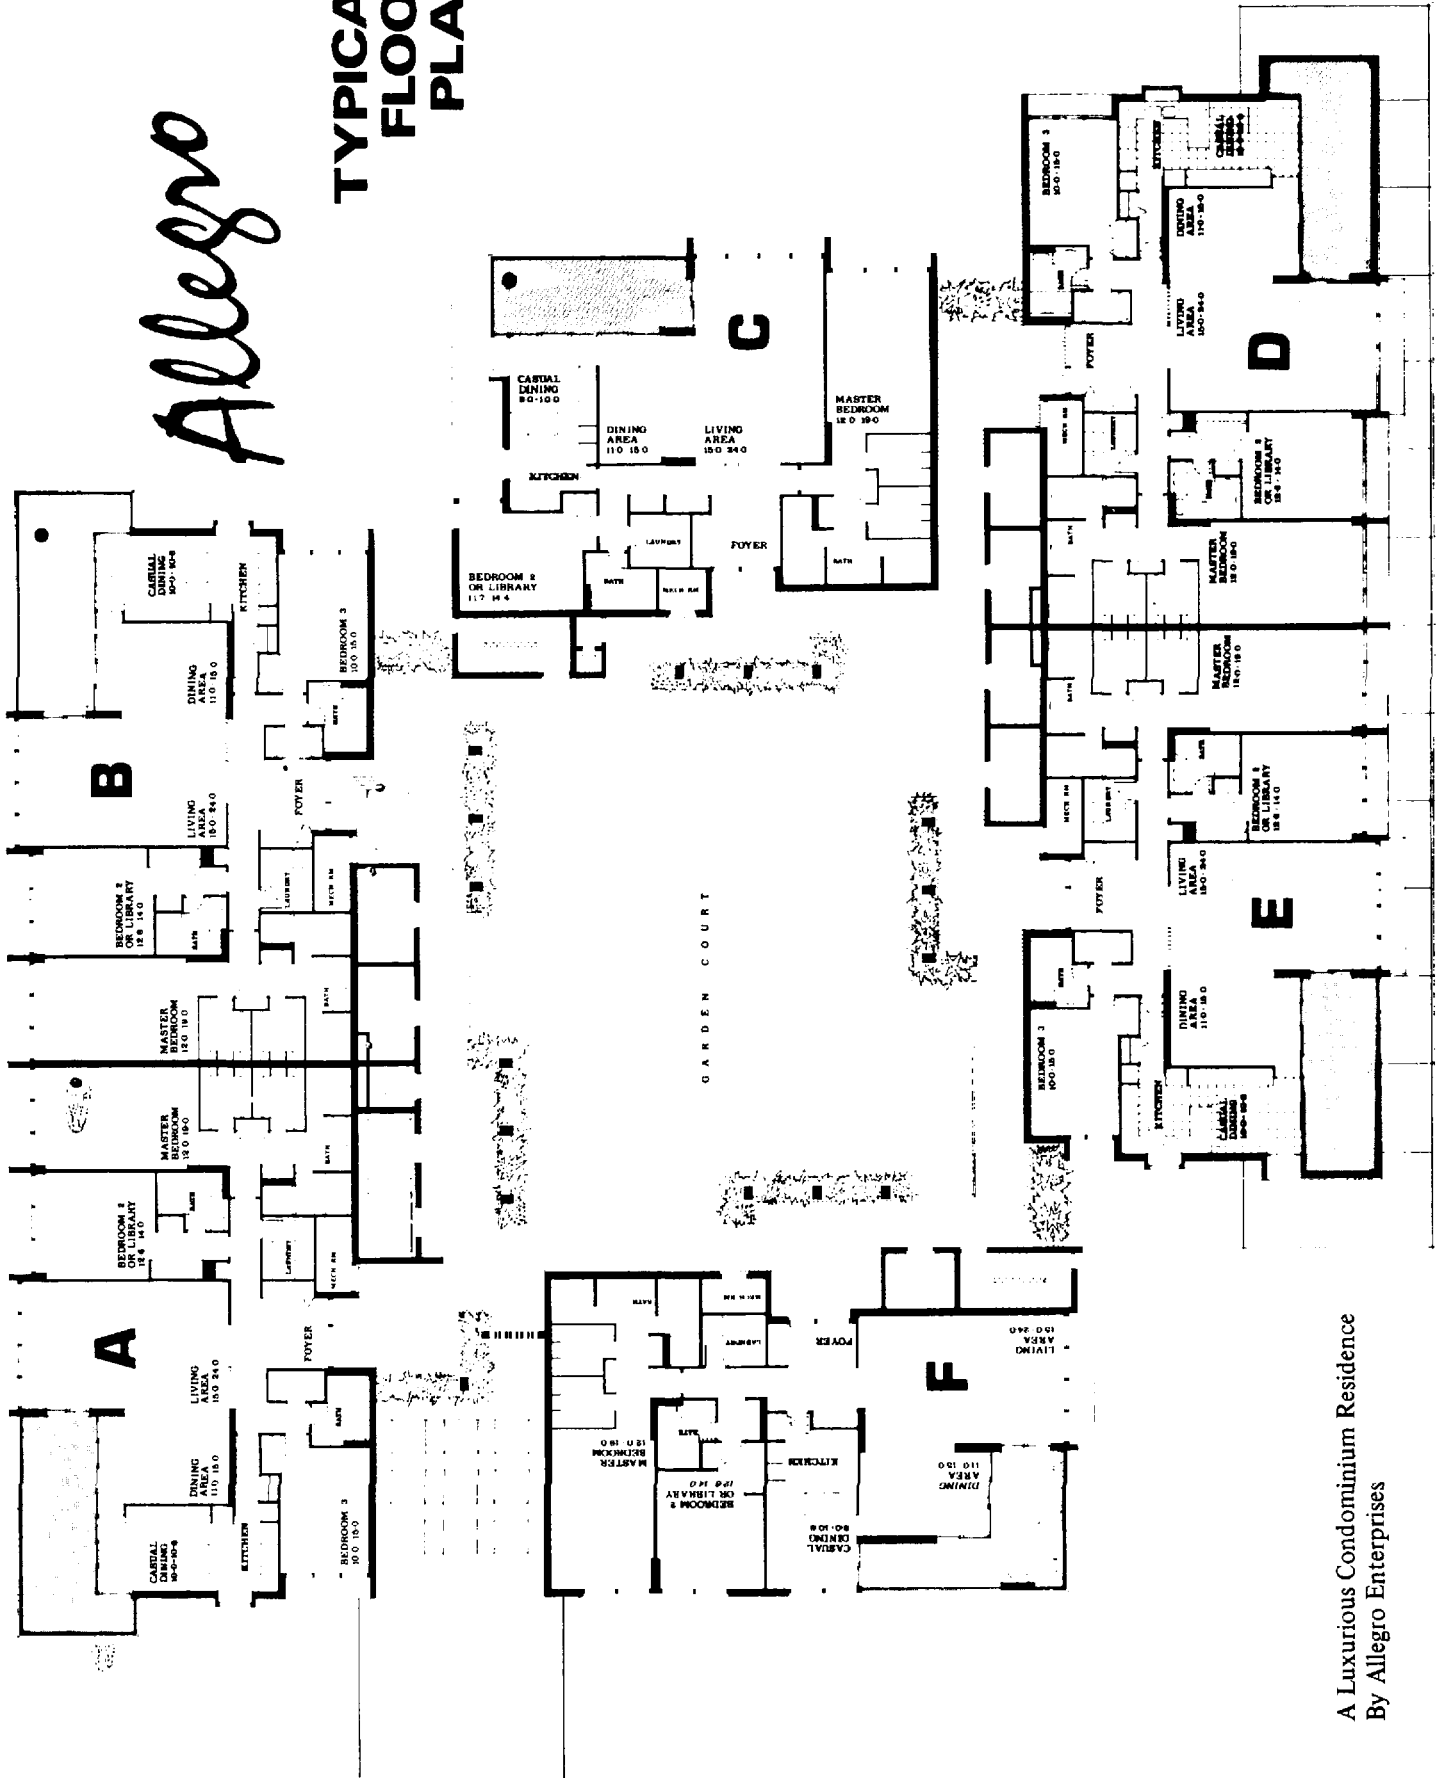

A Luxurious Condominium Residence
By Allegro Enterprises

GULF VIEW

4031 Gulf Shore Blvd N

Allegro

**SITE
PLAN**

SOUTH

NORTH

BAY VIEW

GULF SHORE BLVD

Allegro

TYPICAL FLOOR PLAN

A Luxurious Condominium Residence
By Allegro Enterprises

Allegro

SECOND FLOOR PLAN

A Luxurious Condominium Residence
By Allegro Enterprises

Allegro